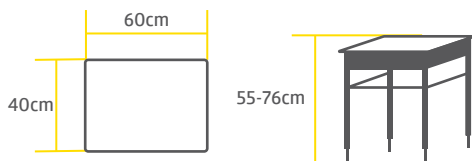

Clave E01E05

memosa®

MESA DELTA
DELTA STUDENT DESK
ALTURA VARIABLE ADJUSTABLE-HEIGHT

Clave E01E06

MESA CON PAPELERA
STUDENT DESK WITH BOOK BOX
ALTURA VARIABLE ADJUSTABLE-HEIGHT

Clave E01E07

SILLA BRAVO
BRAVO CHAIR